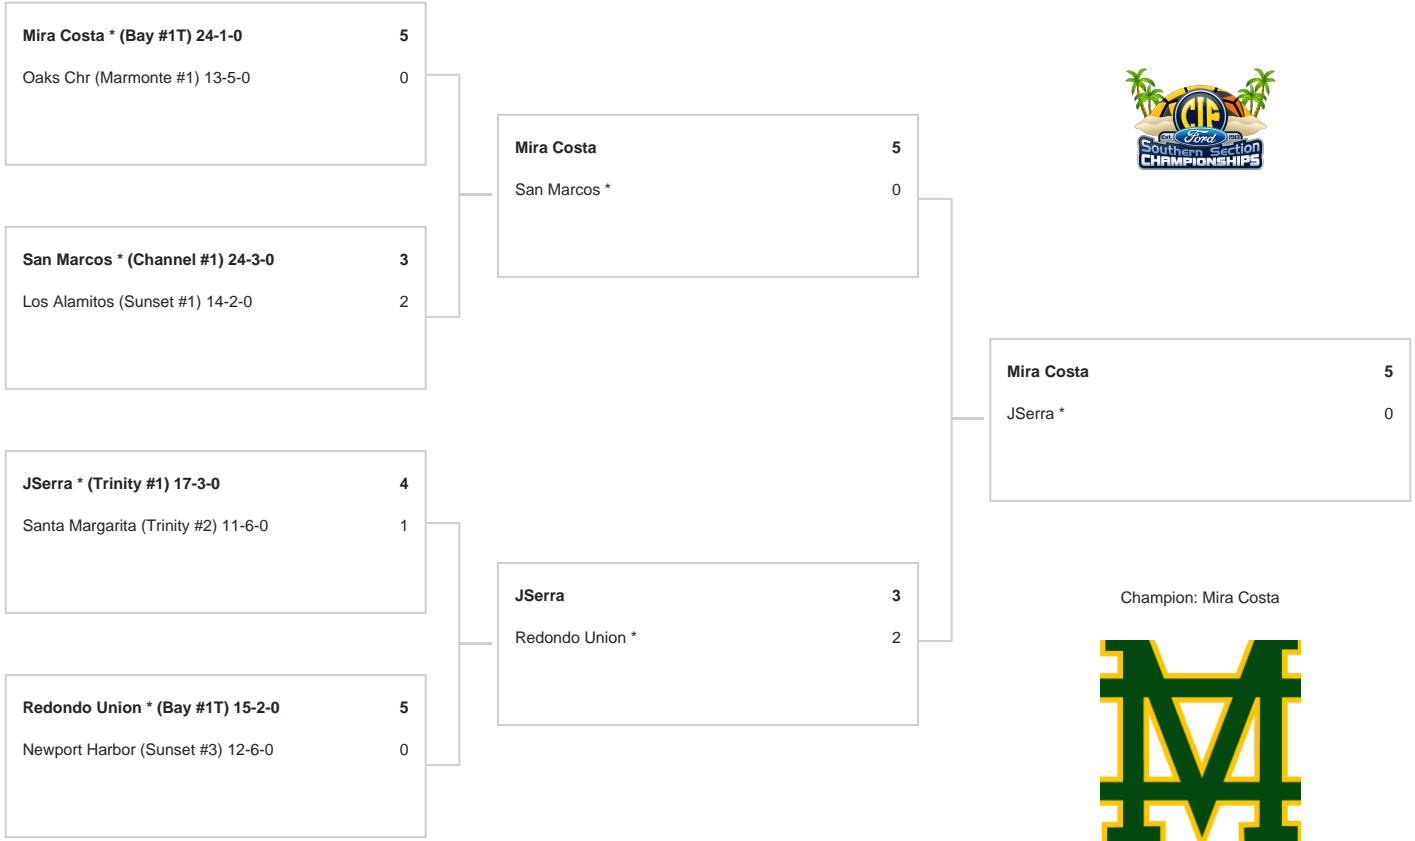

CIF-SS FORD GIRLS BEACH VOLLEYBALL DIVISION 1 CHAMPIONSHIPS

Round 1

Semi Final

Final

04/23/2026

04/29/2026

05/02/2026 @ Long Beach City College
01:30 PM

*DENOTES HOST SCHOOL. This draw sheet was made based upon information available to the CIF-SS as of the 04/16/2026 2:00pm deadline. No league / school corrections or updates were permitted after the deadline. We reserve the right to adjust the draw sheet as a result of information which would update any final league standings. Please note: teams receiving a BYE in the first round shall be the host team in the next round. All games with the exception of the final round will start at 2:00pm, unless another time is mutually agreed upon and clearance is received from the CIF-SS office. Coin flip results for each subsequent round will take place one round in advance of the current contest. Schools should review the coin flip results, and plan / set transportation / book off-site facilities based on the coin flip results. PLEASE REPORT YOUR SCORES IMMEDIATELY to: CIFSS OFFICE - cifsshome.org. Also www.scorebooklive.com or www.maxpreps.com and YOUR LOCAL NEWSPAPER. Draw results will be available on our website @ www.cifss.org after 9:00 a.m. following each playoff round. Ticketing information will be distributed to schools after 11:00 a.m. following each round.