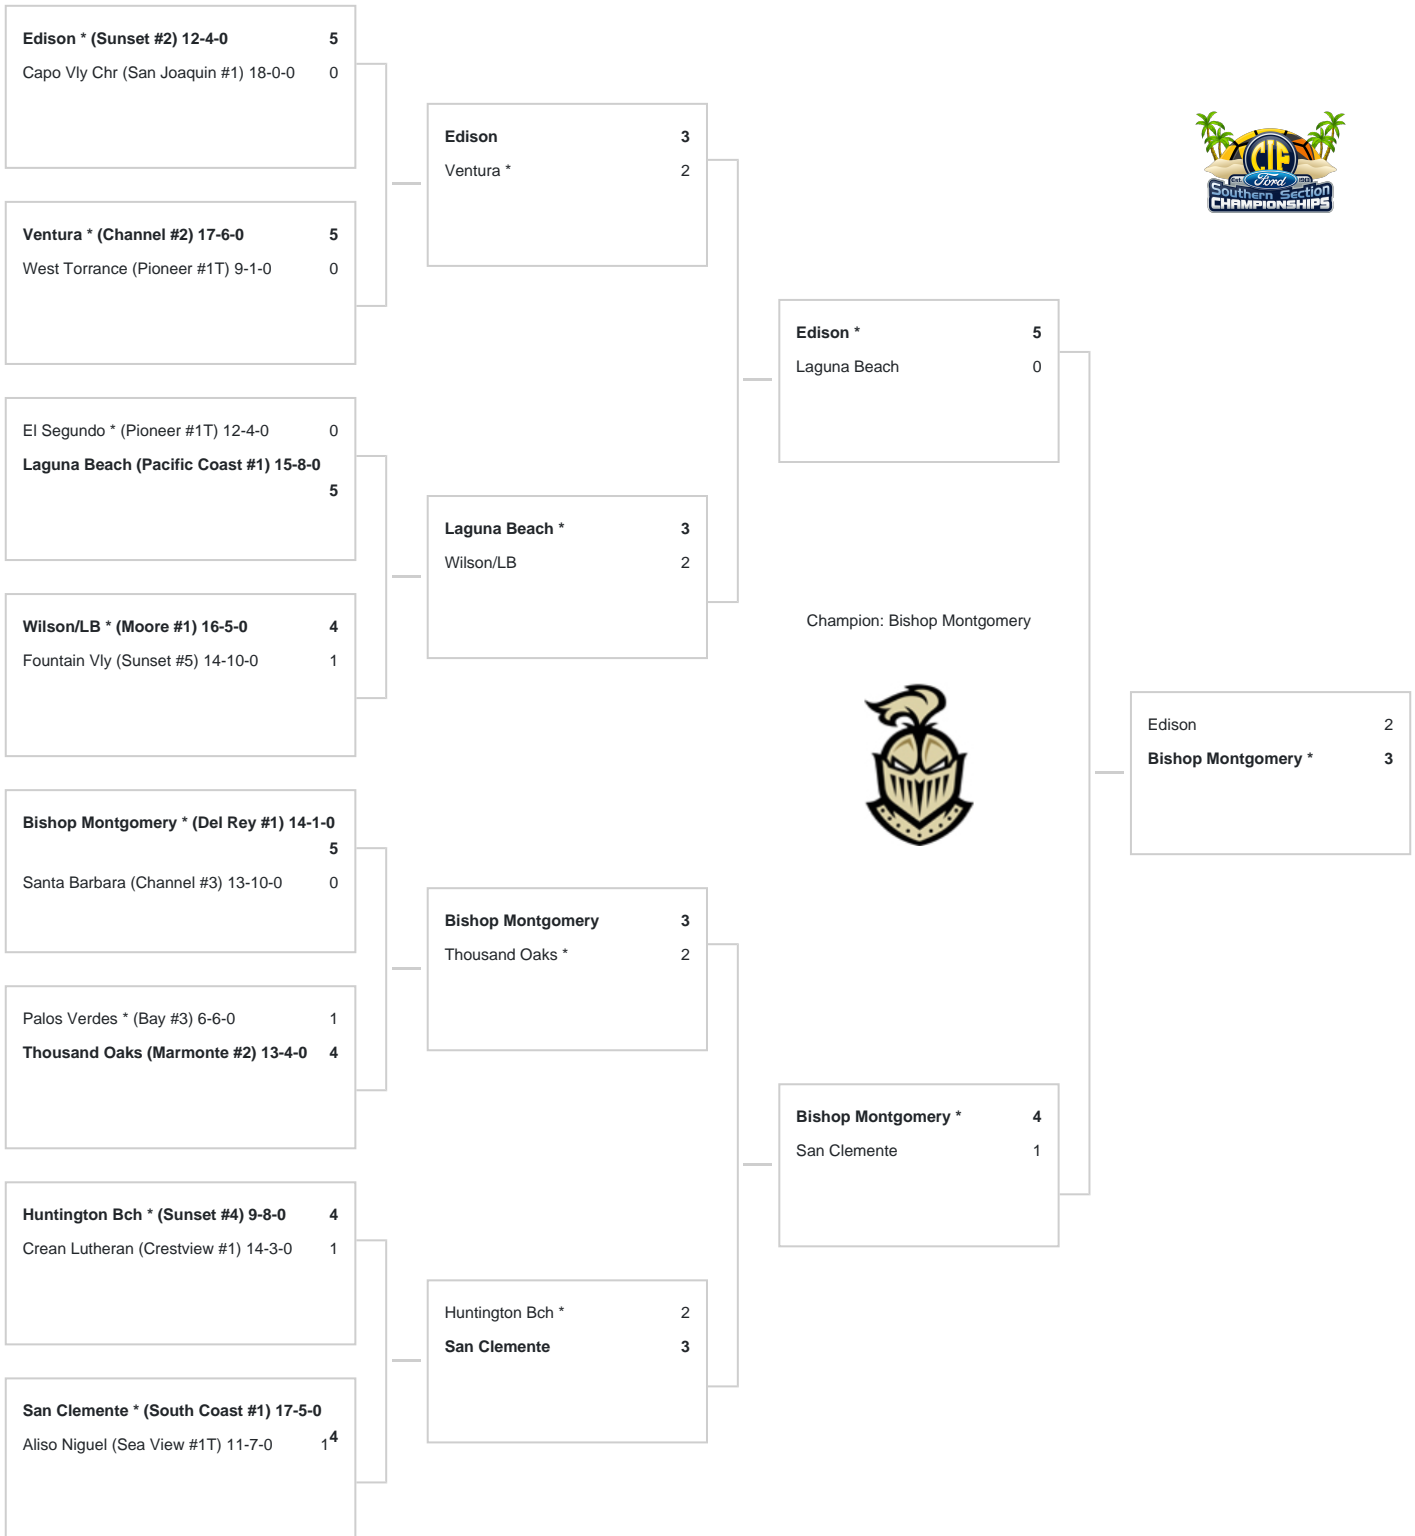

# CIF-SS FORD GIRLS BEACH VOLLEYBALL DIVISION 2 CHAMPIONSHIPS

**Round 1**  
04/22/2026

**Quarter Final**  
04/24/2026

**Semi Final**  
04/29/2026

**Final**  
05/02/2026 @ Long Beach City  
College  
12:00 PM

\*DENOTES HOST SCHOOL. This draw sheet was made based upon information available to the CIF-SS as of the 04/16/2026 2:00pm deadline. No league / school corrections or updates were permitted after the deadline. We reserve the right to adjust the draw sheet as a result of information which would update any final league standings. Please note: teams receiving a BYE in the first round shall be the host team in the next round. All games with the exception of the final round will start at 2:00pm, unless another time is mutually agreed upon and clearance is received from the CIF-SS office. Coin flip results for each subsequent round will take place one round in advance of the current contest. Schools should review the coin flip results, and plan / set transportation / book off-site facilities based on the coin flip results. PLEASE REPORT YOUR SCORES IMMEDIATELY to: CIFSS OFFICE - cifsshome.org. Also