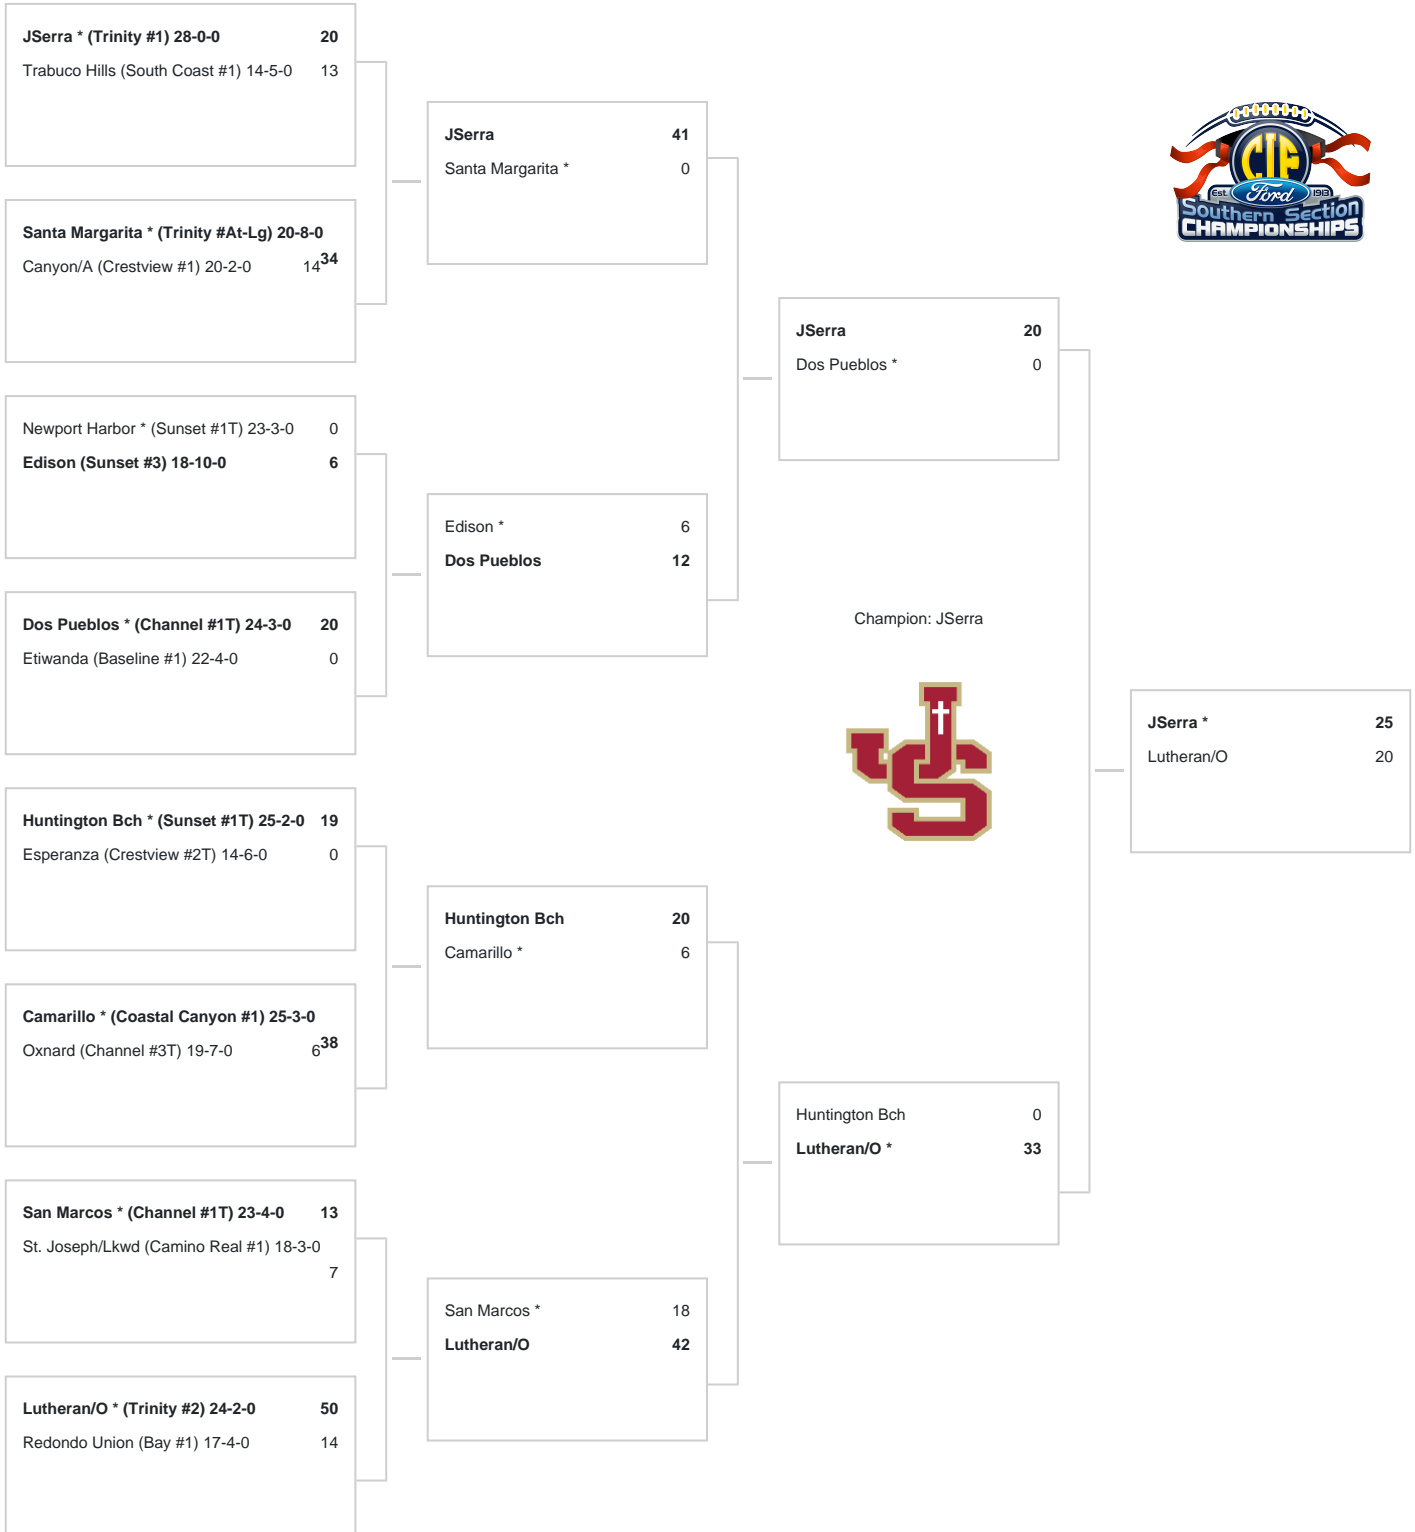

CIF-SS Ford Girls Flag Football Division 1 Championships

Round 1
10/22/2025
05:00 PM

Quarter Final
10/27/2025
05:00 PM

Semi Final
11/01/2025
05:00 PM

Final
11/08/25 @ El Modena HS - Fred Kelly
Stadium
07:00 PM

*DENOTES HOST TEAM. This draw sheet was made based upon information available to the CIF-SS as of 10/16/25. We reserve the right to adjust the draw sheet as a result of information which would update any final league standings. Please note: Teams receiving a BYE in the first round shall be the host team in the next round. Games will start at 5:00 p.m., unless another time is cleared by the CIF Southern Section Office (time or date changes will show a RED "**Show Details" on the game).