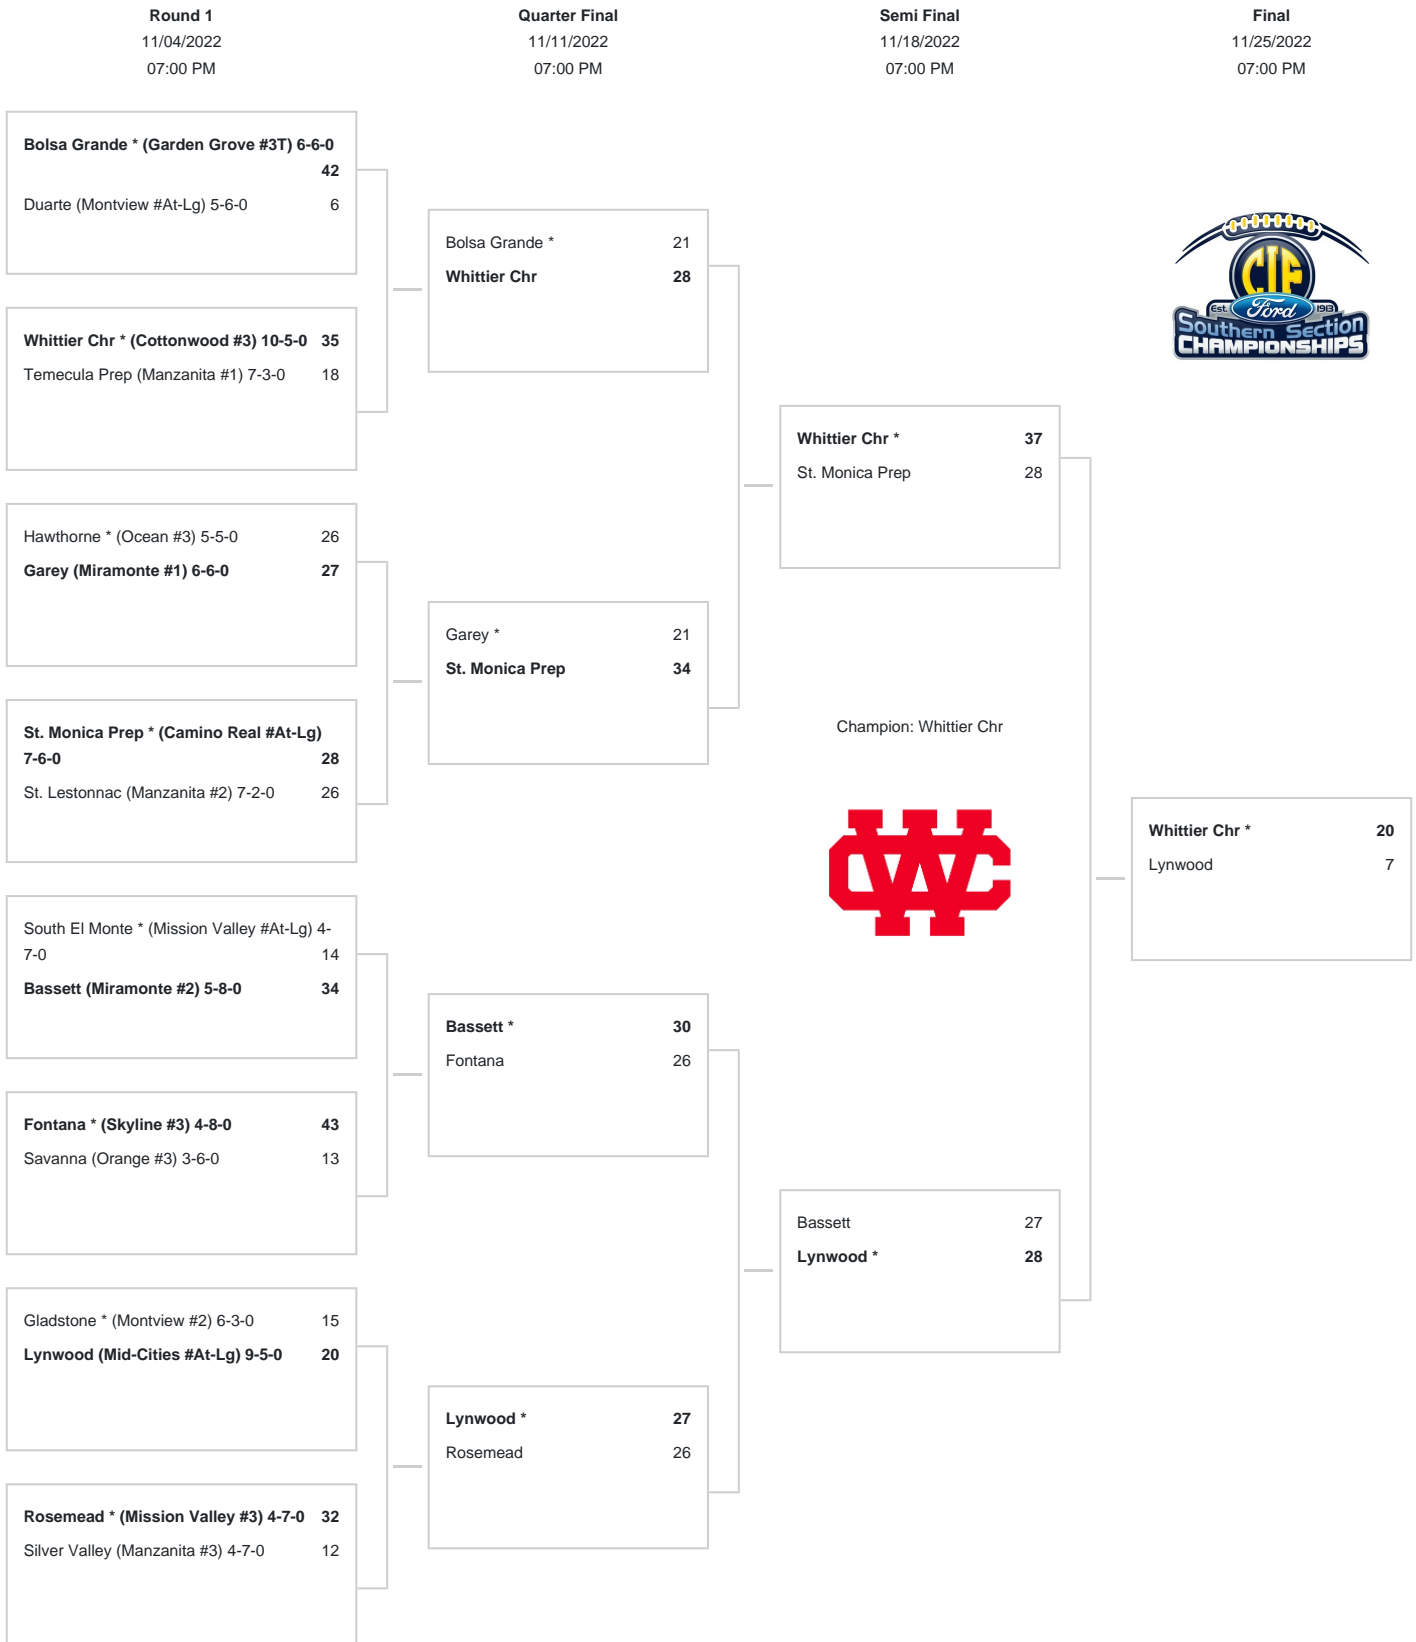

CIF-SS FORD 11-PERSON FOOTBALL DIVISION 14 CHAMPIONSHIPS

*Denotes host school. This draw sheet was made based upon information available to the CIF-SS as of 10/30/22. We reserve the right to adjust the draw sheet as a result of information which would update any final league standings. All games will start at 7:00 p.m., unless another time is mutually agreed upon and clearance is received from the CIF-SS Office. Coin flips will be announced on the CIF website according to the following schedule: Second round-Oct. 30 at 1:00 p.m., Semifinal round-Nov. 5 at 9:00 a.m., Final round-Nov. 12 at 9:00 a.m.