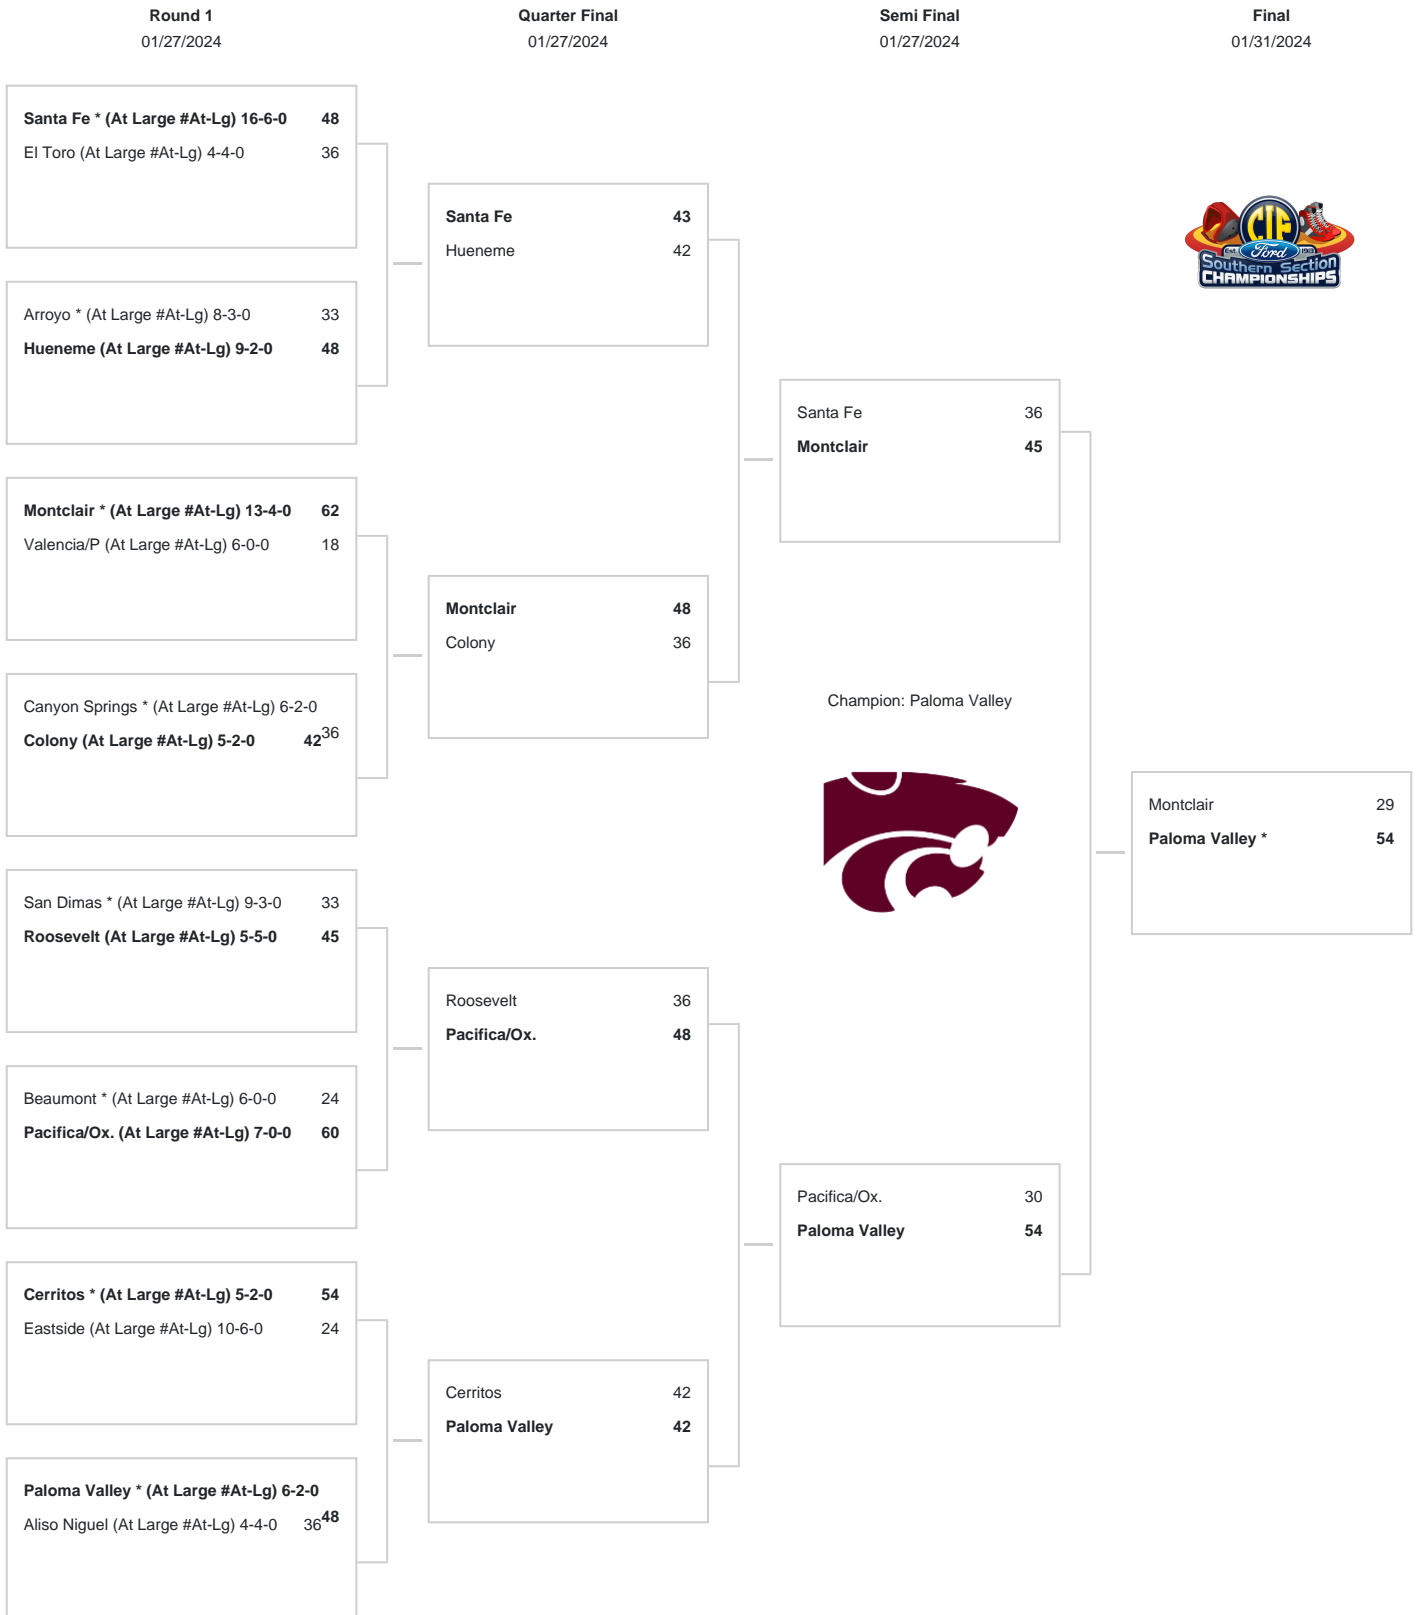

2024 CIF SOUTHERN SECTION FORD GIRLS DIVISION 2 DUAL MEET CHAMPIONSHIPS

* DENOTES HOST TEAM PER NFHS RULES, A RANDOM DRAW WAS HELD AT THE CIF OFFICE ON 1/24/24 TO DETERMINE THE STARTING WEIGHT CLASS. THE STARTING WEIGHT CLASSES WILL BE 110 1ST RND, 115 2ND RND, 120 SEMIFINAL RND, 125 FINAL RND. REMINDER: ALL COACHES, AT WEIGH INS, ARE REQUIRED TO SHOW PROOF OF THEIR WRESTLERS' ASSESSMENT IN THE TRACKWRESTLING WEIGHT MANAGEMENT PROGRAM. We reserve the right to adjust the draw sheet as a result of information which would update any final league standings. Draw results available on our website @ www.cifss.org.