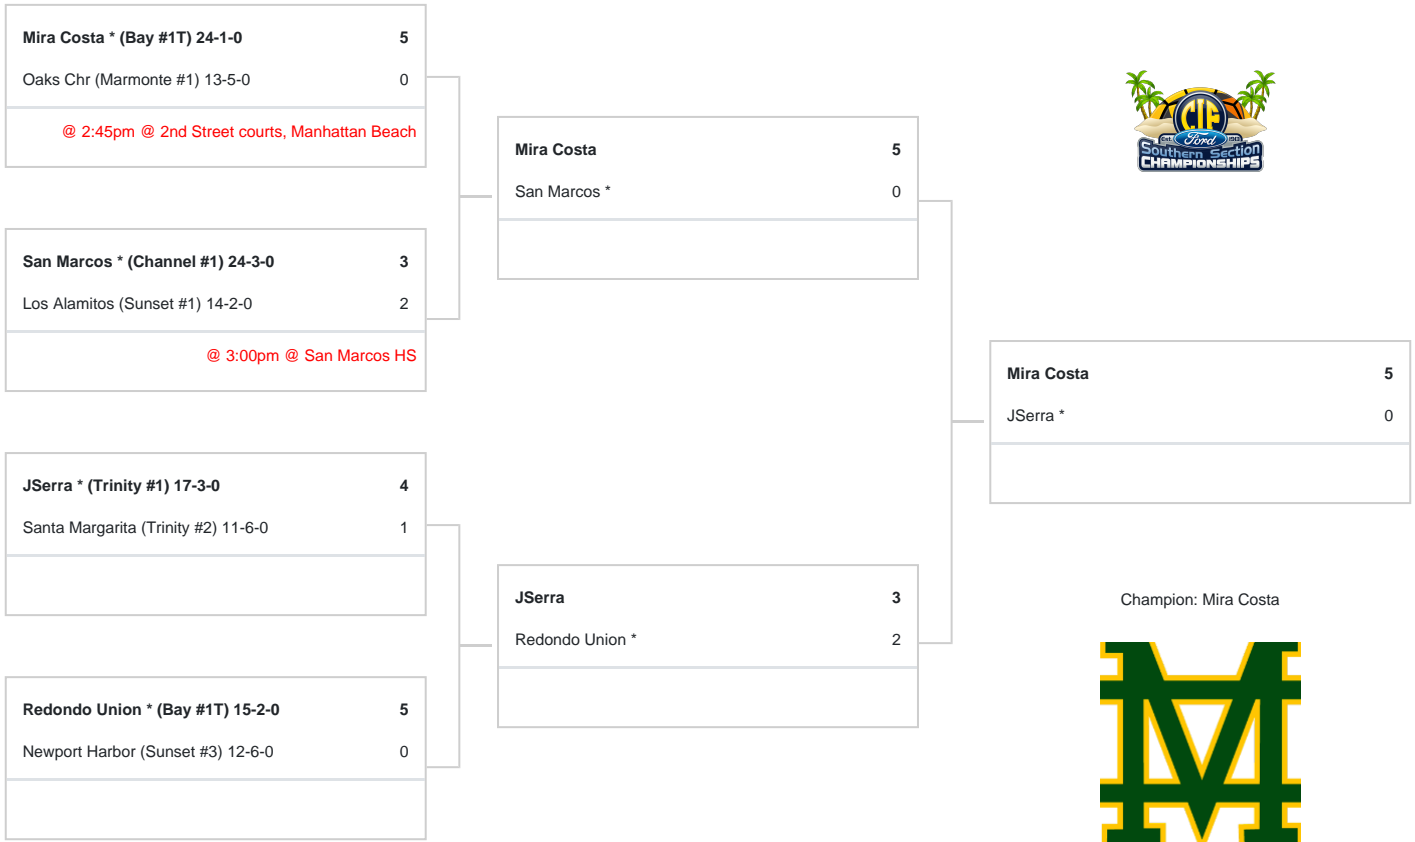

CIF-SS FORD GIRLS BEACH VOLLEYBALL DIVISION 1 CHAMPIONSHIPS

Round 1

Semi Final

Final

04/23/2026

04/29/2026

05/02/2026 @ Long Beach City College
01:30 PM

*DENOTES HOST SCHOOL. This draw sheet was made based upon information available to the CIF-SS as of the 04/16/2026 2:00pm deadline. No league / school corrections or updates were permitted after the deadline. We reserve the right to adjust the draw sheet as a result of information which would update any final league standings. Please note: teams receiving a BYE in the first round shall be the host team in the next round. All games with the exception of the final round will start at 2:00pm, unless another time is mutually agreed upon and clearance is received from the CIF-SS office. Coin flip results for each subsequent round will take place one round in advance of the current contest. Schools should review the coin flip results, and plan / set transportation / book off-site facilities based on the coin flip results. PLEASE REPORT YOUR SCORES IMMEDIATELY to: CIFSS OFFICE - cifsshome.org. Also www.scorebooklive.com or www.maxpreps.com and YOUR LOCAL NEWSPAPER. Draw results will be available on our website @ www.cifss.org after 9:00 a.m. following each playoff round. Ticketing information will be distributed to schools after 11:00 a.m. following each round.