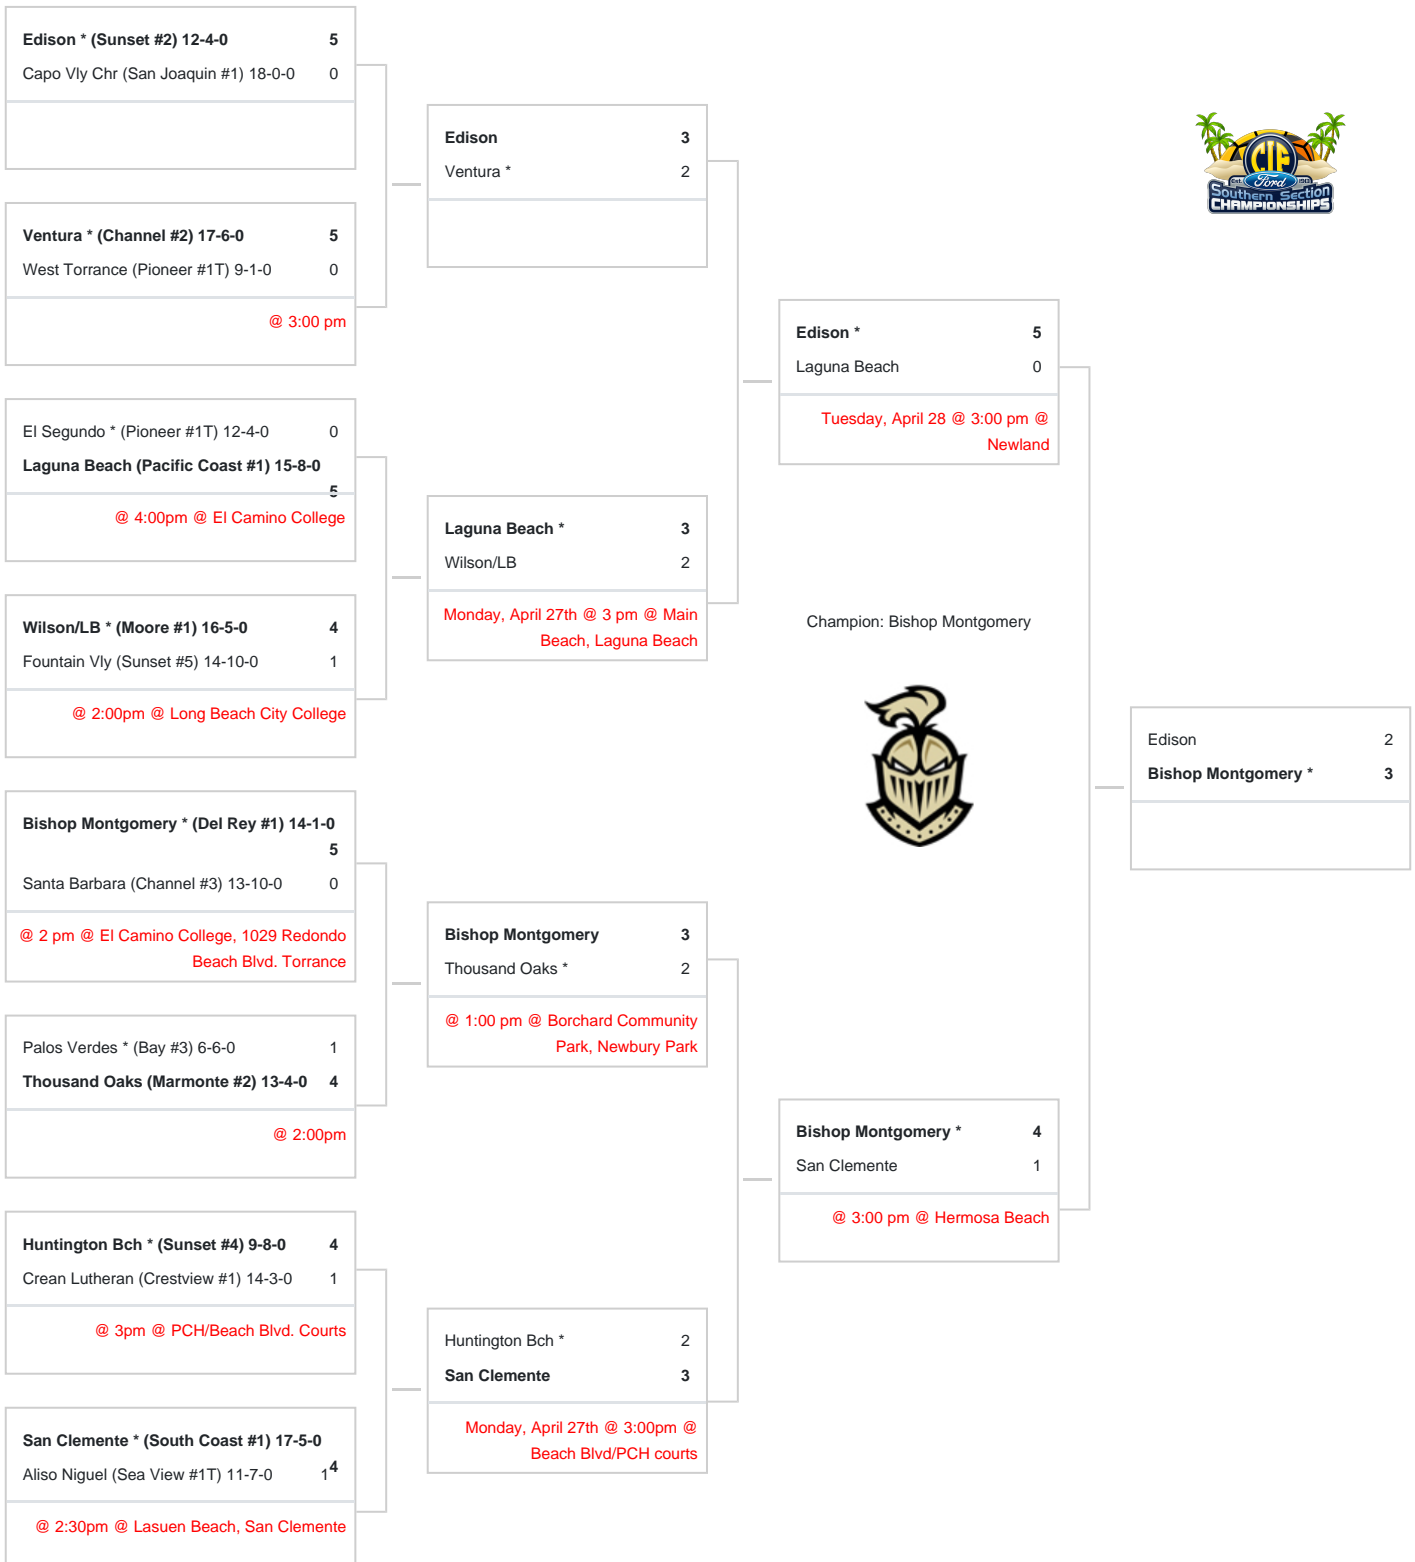

# CIF-SS FORD GIRLS BEACH VOLLEYBALL DIVISION 2 CHAMPIONSHIPS

**Round 1**  
04/22/2026

**Quarter Final**  
04/24/2026

**Semi Final**  
04/29/2026

**Final**  
05/02/2026 @ Long Beach City  
College  
12:00 PM

\*DENOTES HOST SCHOOL. This draw sheet was made based upon information available to the CIF-SS as of the 04/16/2026 2:00pm deadline. No league / school corrections or updates were permitted after the deadline. We reserve the right to adjust the draw sheet as a result of information which would update any final league standings. Please note: teams receiving a BYE in the first round shall be the host team in the next round. All games with the exception of the final round will start at 2:00pm, unless another time is mutually agreed upon and clearance is received from the CIF-SS office. Coin flip results for each subsequent round will take place one round in advance of the current contest. Schools should review the coin flip results, and plan / set transportation / book off-site facilities based on the coin flip results. PLEASE REPORT YOUR SCORES IMMEDIATELY to: CIFSS OFFICE - cifsshome.org. Also www.scorebooklive.com or www.maxpreps.com and YOUR LOCAL NEWSPAPER. Draw results will be available on our website @ www.cifss.org after 9:00 a.m. following each playoff round. Ticketing information will be distributed to schools after 11:00 a.m. following each round.