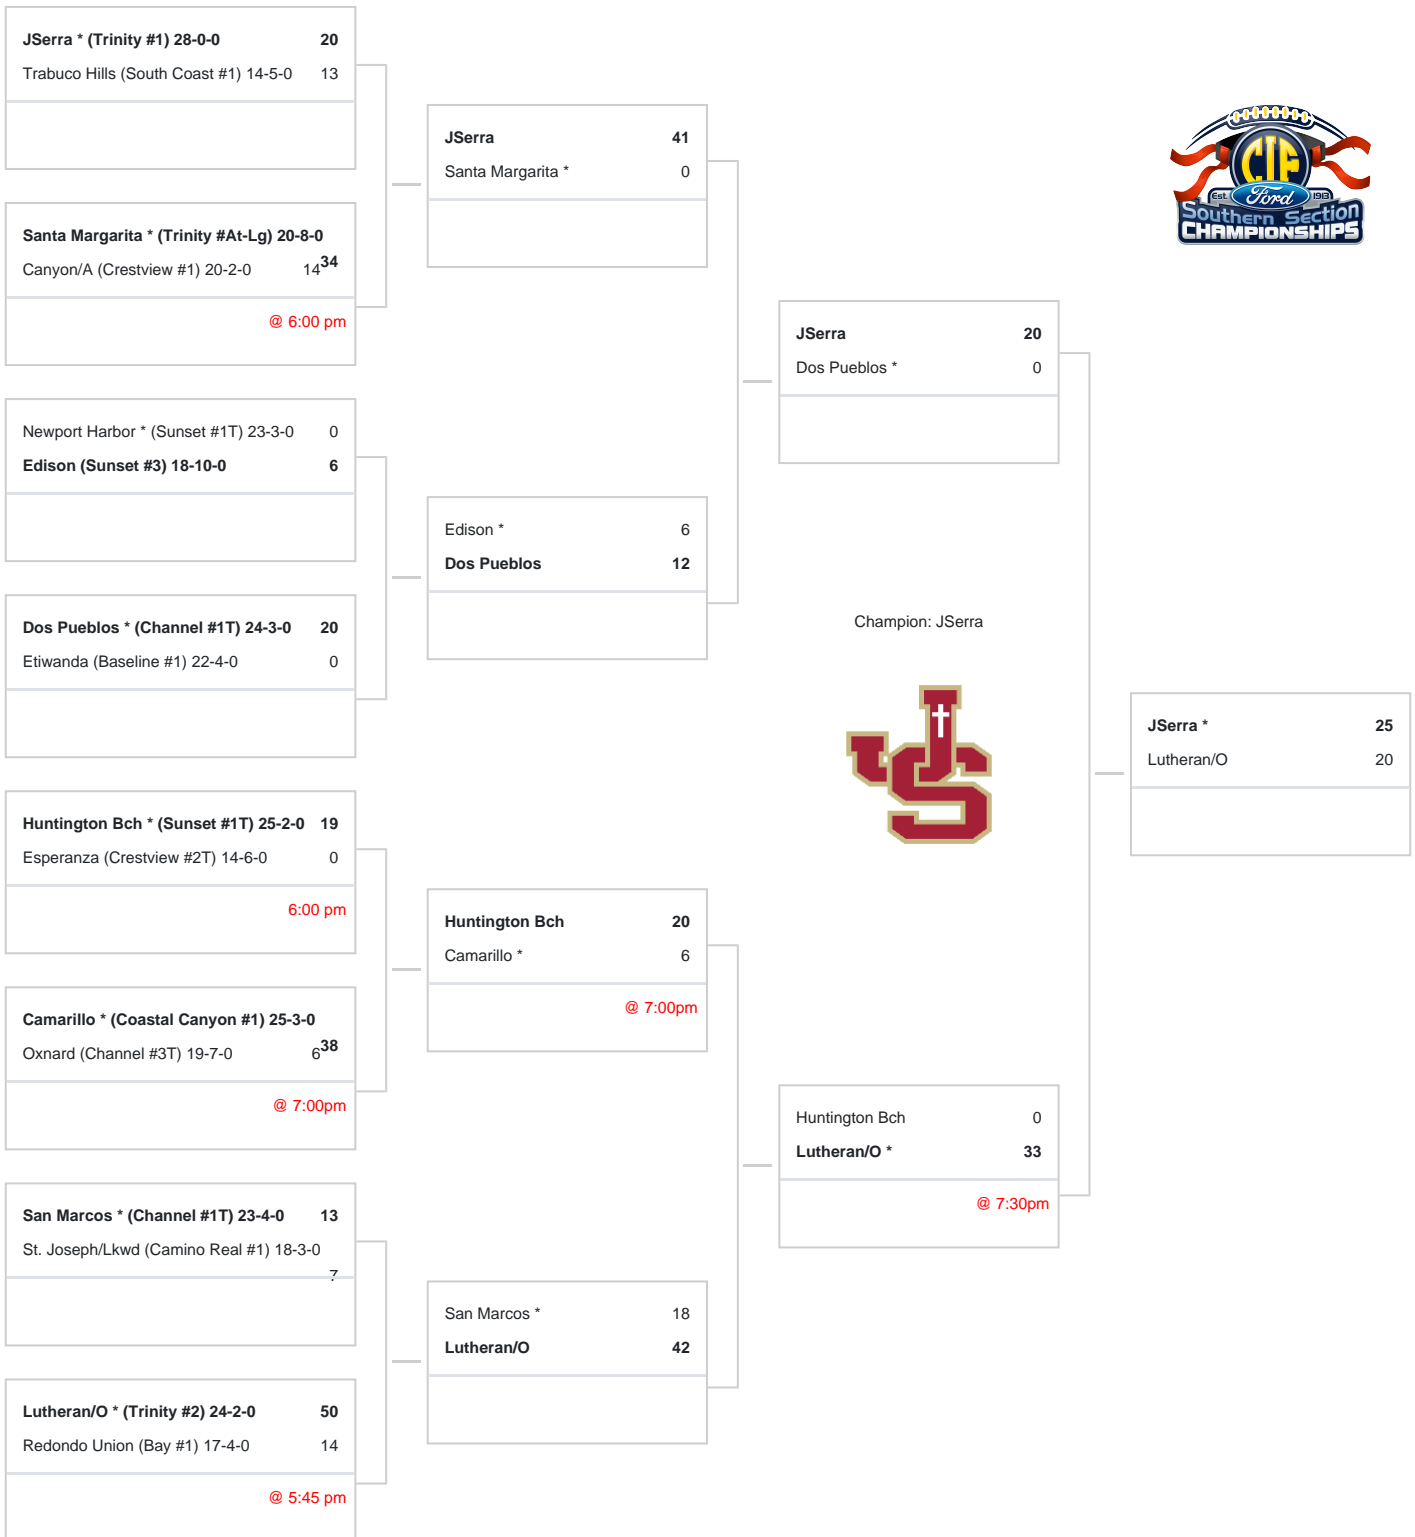

# CIF-SS Ford Girls Flag Football Division 1 Championships

**Round 1**  
10/22/2025  
05:00 PM

**Quarter Final**  
10/27/2025  
05:00 PM

**Semi Final**  
11/01/2025  
05:00 PM

**Final**  
11/08/25 @ El Modena HS - Fred Kelly  
Stadium  
07:00 PM

\*DENOTES HOST TEAM. This draw sheet was made based upon information available to the CIF-SS as of 10/16/25. We reserve the right to adjust the draw sheet as a result of information which would update any final league standings. Please note: Teams receiving a BYE in the first round shall be the host team in the next round. Games will start at 5:00 p.m., unless another time is cleared by the CIF Southern Section Office (time or date changes will show a RED "\*\*Show Details" on the game).