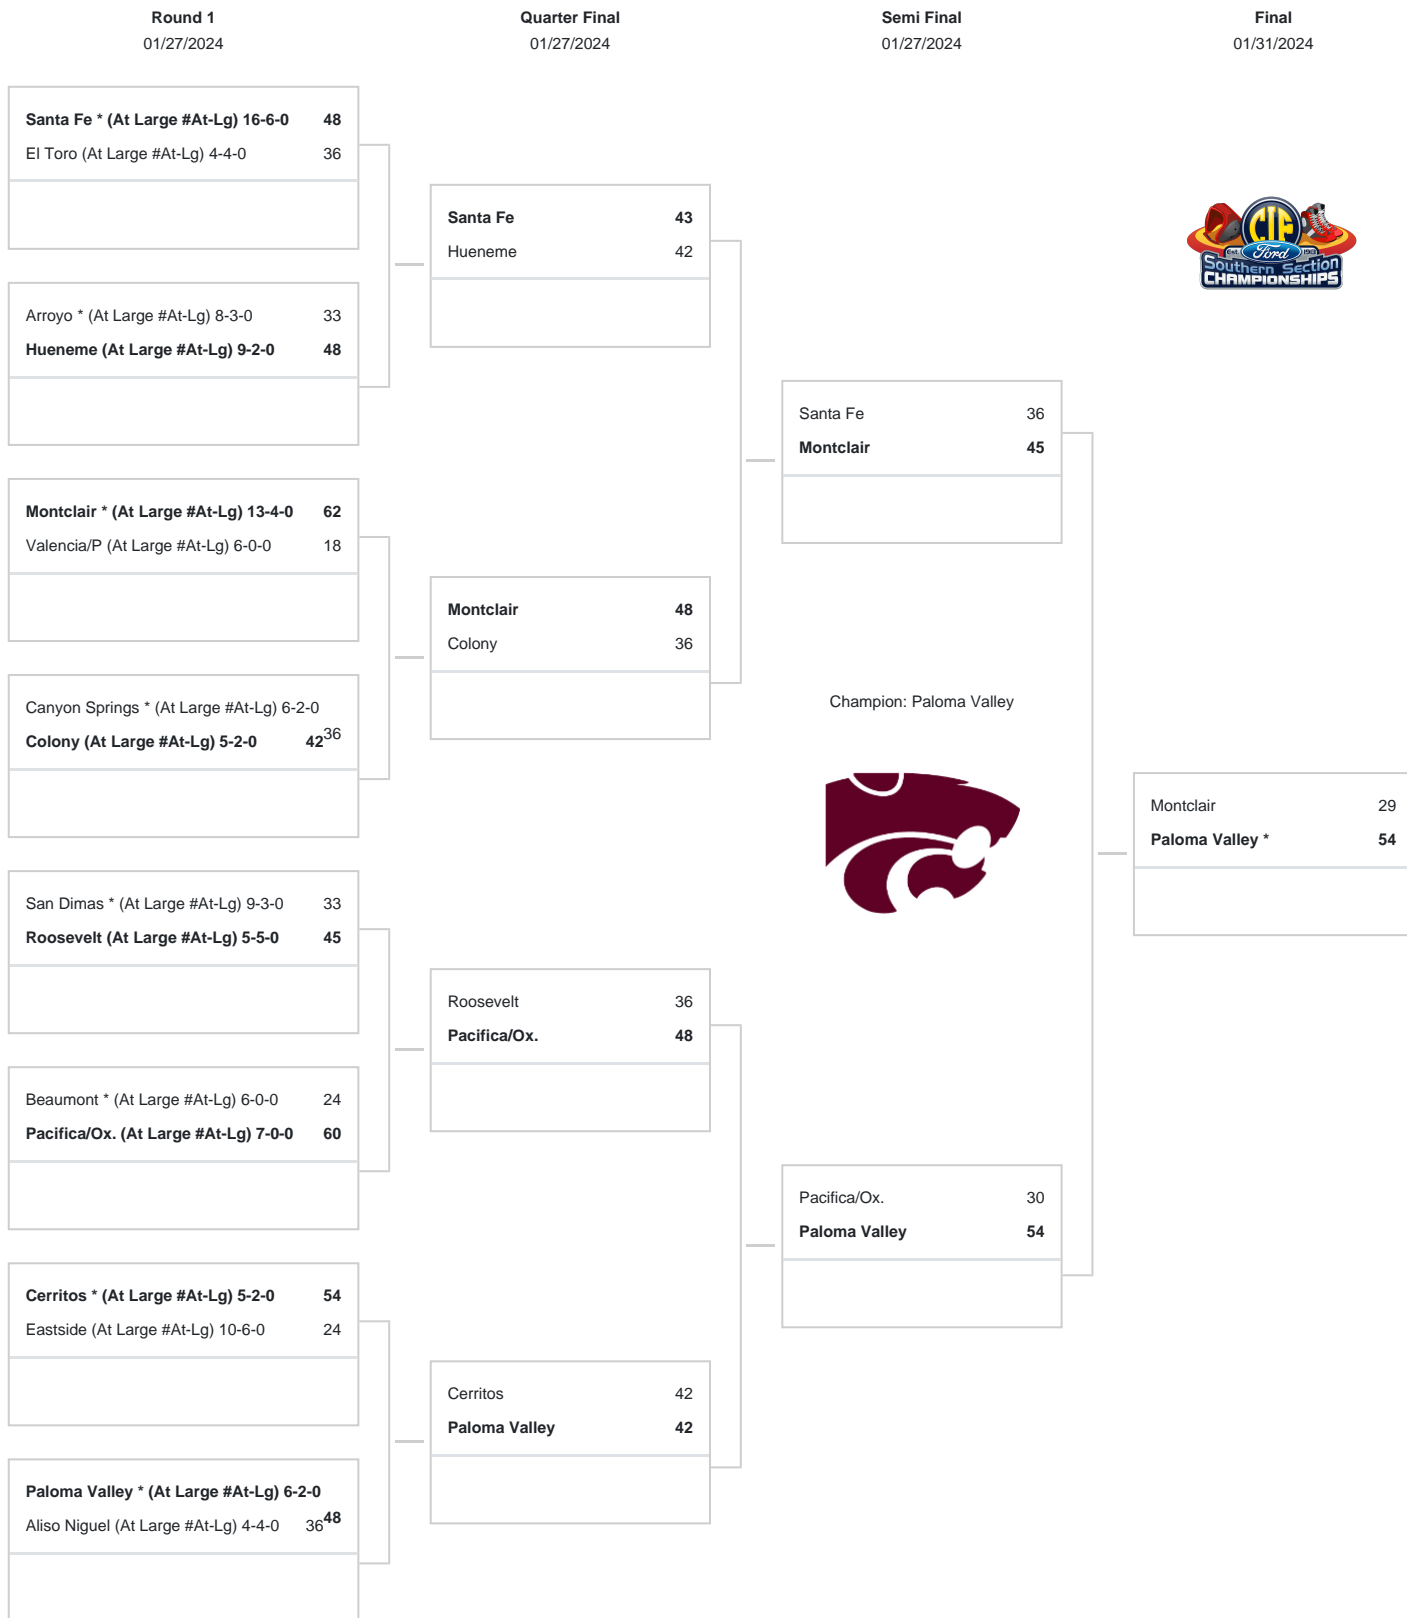

2024 CIF SOUTHERN SECTION FORD GIRLS DIVISION 2 DUAL MEET CHAMPIONSHIPS

* DENOTES HOST TEAM PER NFHS RULES, A RANDOM DRAW WAS HELD AT THE CIF OFFICE ON 1/24/24 TO DETERMINE THE STARTING WEIGHT CLASS. THE STARTING WEIGHT CLASSES WILL BE 110 1ST RND, 115 2ND RND, 120 SEMIFINAL RND, 125 FINAL RND. REMINDER: ALL COACHES, AT WEIGH INS, ARE REQUIRED TO SHOW PROOF OF THEIR WRESTLERS' ASSESSMENT IN THE TRACKWRESTLING WEIGHT MANAGEMENT PROGRAM. We reserve the right to adjust the draw sheet as a result of information which would update any final league standings. Draw results available on our website @ www.cifss.org.